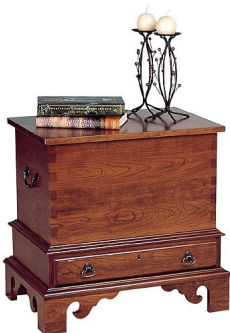

The Colonial Furniture Company

American Lifestyle ~ Casual Cherry Occasional

Manufactured in Central Pennsylvania since 1965
Solid Wood Construction

8101
Cocktail Table
44"W x 24"D x 19"H
Featuring pass thru drawers

8101-BG
(glass top version)
Featuring velvet-lined top
drawer display area

8302
Door Chest
26"W x 20"D x 25"H

8102
Blanket Chest
38"W x 22"D x 21"H

8201
End Table (1 drawer)
26"W x 24"D x 26"H

8202
End Table (2 drawer)
26"W x 24"D x 26"H

8301
Lift-Lid Chest
22 1/4"W x 15 1/4"D x 21 1/4"H

8902
Bookcase
42 1/4"W x 17 1/4"D x 80"H