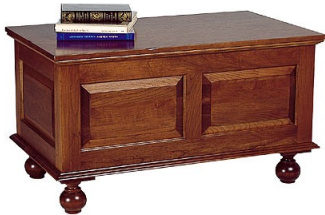

The Colonial Furniture Company

American Lifestyle ~ Casual Cherry Occasional

Manufactured in Central Pennsylvania since 1965
Solid Wood Construction

8101
Cocktail Table
44"W x 24"D x 19"H
Featuring pass thru drawers

8101-BG
(glass top version)
Featuring velvet-lined top
drawer display area

8302
Door Chest
26"W x 20"D x 25"H

8102
Blanket Chest
38"W x 22"D x 21"H

8201
End Table (1 drawer)
26"W x 24"D x 26"H

8202
End Table (2 drawer)
26"W x 24"D x 26"H

8301
Lift-Lid Chest
22 1/4"W x 15 1/4"D x 21 1/4"H

8902
Bookcase
42 1/4"W x 17 1/4"D x 80"H